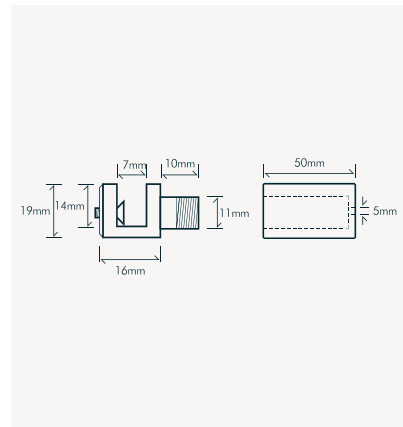

## EDGE MOUNT Ø19MM X 25MM DEEP

MK-SOG1925

Heavy Duty Ø 19mm Stand Off – Edgemount. Mounts glass panels, ticket holders or brochure holders 25mm from wall without drilling holes in panels.

Panel thickness: 3mm to 6mm.

## EDGE MOUNT Ø19MM X 50MM DEEP

MK-SOG1950

Heavy Duty Ø 19mm Stand Off – Edgemount. Mounts glass panels, ticket holders or brochure holders 50mm from wall without drilling holes in panels.

Panel thickness: 3mm to 6mm.