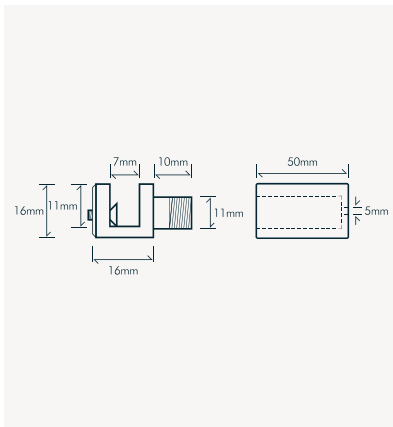

STAND-OFF DISPLAYS

EDGE MOUNT Ø16MM X 50MM DEEP

MK-SOG1650

Slimline Ø 16mm Stand Off – Edgemount. Mounts glass panels, ticket holders or brochure holders 50mm from wall without drilling holes in panels.

Panel thickness: 3mm to 6mm.

Mild Steel with Satin Nickel finish.

STAND OFF Ø19MM X 25MM DEEP

MK-SOH1925

Heavy Duty Ø 19mm Stand Off. Mounts panels, ticket holders or brochure holders 25mm from wall. Requires Ø12mm holes in item to secure to the wall.

Panel thickness: 3mm to 12mm.

Mild Steel with Satin Nickel finish.