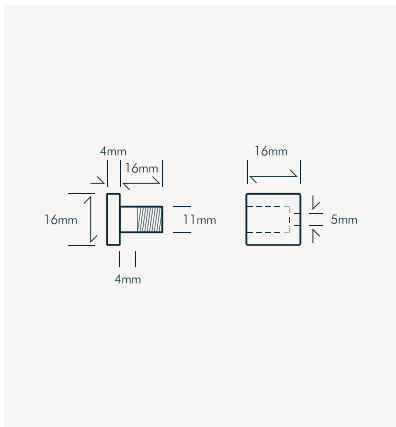

## STAND OFF Ø16MM X 16MM DEEP

MK-SOH1616

Slimline Ø 16mm Stand Off.  
Mounts panels, ticket holders or brochure holders 16mm from wall. Requires Ø12mm holes in item to secure to the wall.

Panel thickness: 3mm to 12mm.