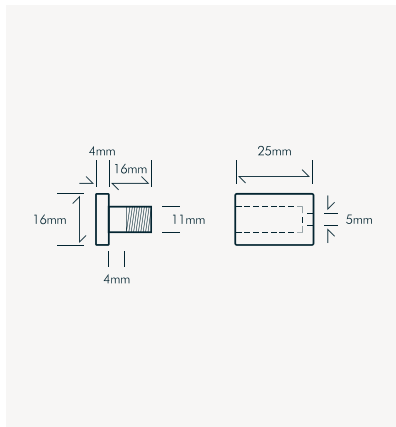

## STAND OFF Ø16MM X 16MM DEEP

MK-SOH1616

Slimline Ø 16mm Stand Off.  
Mounts panels, ticket holders or brochure holders 16mm from wall. Requires Ø12mm holes in item to secure to the wall.

Panel thickness: 3mm to 12mm.

## STAND OFF Ø16MM X 25MM DEEP

MK-SOH1625

Slimline Ø 16mm Stand Off.  
Mounts panels, ticket holders or brochure holders 25mm from wall. Requires Ø12mm holes in item to secure to the wall.

Panel thickness: 3mm to 12mm.