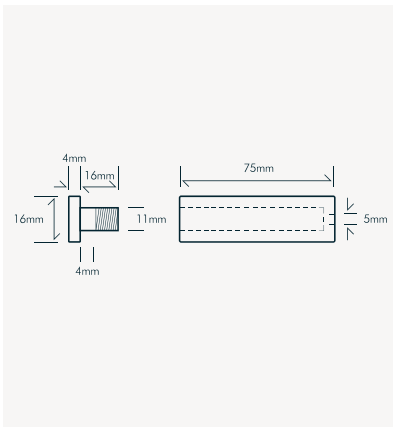

STAND-OFF DISPLAYS

STAND OFF Ø16MM X 75MM DEEP

MK-SOH1675

Slimline Ø 16mm Stand Off.
Mounts panels, ticket holders or brochure holders 16mm from wall. Requires Ø12mm holes in item to secure to the wall.

Panel thickness: 3mm to 12mm.

Mild Steel with Satin Nickel finish.