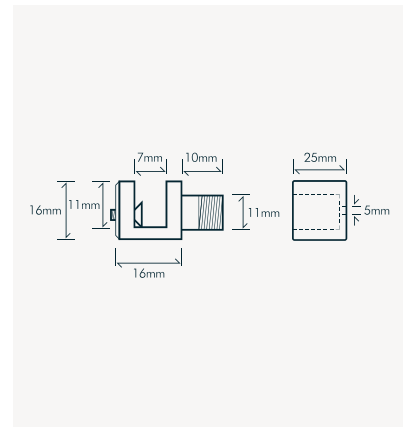

EDGE MOUNT Ø16MM X 25MM DEEP

MK-SOG1625

Slimline Ø 16mm Stand Off – Edgemount.
Mounts glass panels, ticket holders or brochure holders 25mm from wall without drilling holes in panels.

Panel thickness: 3mm to 6mm.

Mild Steel with Satin Nickel finish.