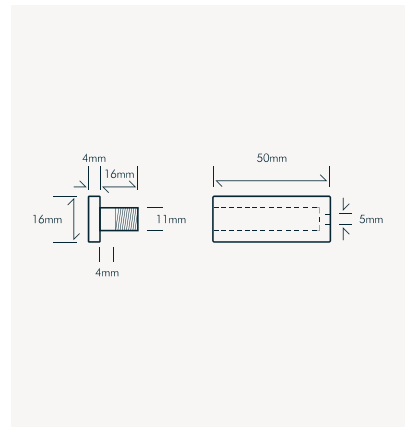

## STAND OFF Ø16MM X 25MM DEEP

MK-SOH1625

Slimline Ø 16mm Stand Off.  
Mounts panels, ticket holders or brochure holders 25mm from wall. Requires Ø12mm holes in item to secure to the wall.

Panel thickness: 3mm to 12mm.

## STAND OFF Ø16MM X 50MM DEEP

MK-SOH1650

Slimline Ø 16mm Stand Off.  
Mounts panels, ticket holders or brochure holders 50mm from wall. Requires Ø12mm holes in item to secure to the wall.

Panel thickness: 3mm to 12mm.