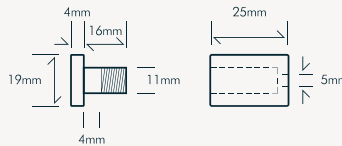

STAND OFF Ø19MM X 25MM DEEP

MK-SOH1925

Heavy Duty Ø 19mm Stand Off. Mounts panels, ticket holders or brochure holders 25mm from wall. Requires Ø12mm holes in item to secure to the wall.

Panel thickness: 3mm to 12mm.

Mild Steel with Satin Nickel finish.