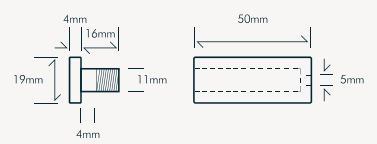

STAND OFF Ø19MM X 50MM DEEP

MK-SOH1950

Heavy Duty Ø 19mm Stand Off. Mounts panels, ticket holders or brochure holders 50mm from wall. Requires Ø 12mm holes in item to secure to the wall.

Panel thickness: 3mm to 12mm.

Mild Steel with Satin Nickel finish.