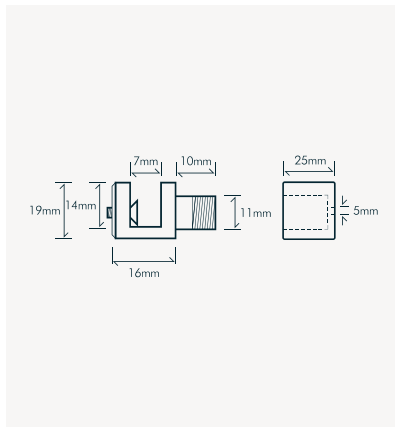

EDGE MOUNT Ø19MM X 25MM DEEP

MK-SOG1925

Heavy Duty Ø 19mm Stand Off – Edgemount. Mounts glass panels, ticket holders or brochure holders 25mm from wall without drilling holes in panels.

Panel thickness: 3mm to 6mm.

Mild Steel with Satin Nickel finish.