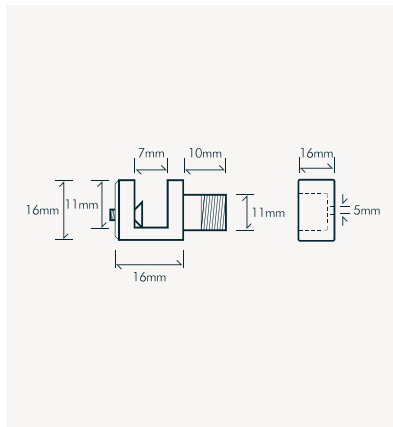

## STAND OFF Ø16MM X 75MM DEEP

MK-SOH1675

Slimline Ø 16mm Stand Off.  
Mounts panels, ticket holders or brochure holders 16mm from wall. Requires Ø12mm holes in item to secure to the wall.

Panel thickness: 3mm to 12mm.

## EDGE MOUNT Ø16MM X 16MM DEEP

MK-SOG1616

Slimline Ø 16mm Stand Off – Edgemount.  
Mounts glass panels, ticket holders or brochure holders 16mm from wall without drilling holes in panels.

Panel thickness: 3mm to 6mm.