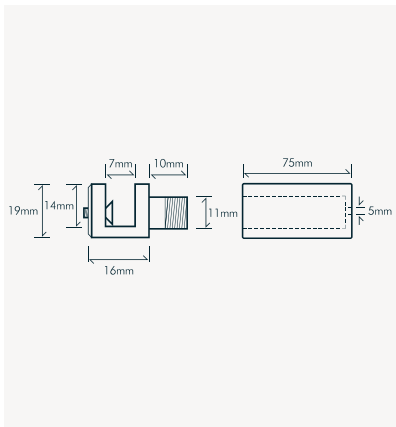

STAND-OFF DISPLAYS

EDGE MOUNT Ø19MM X 75MM DEEP

MK-SOG1975

Heavy Duty Ø 19mm Stand Off – Edgemount. Mounts glass panels, ticket holders or brochure holders 75mm from wall without drilling holes in panels.

Panel thickness: 3mm to 6mm.

Mild Steel with Satin Nickel finish.