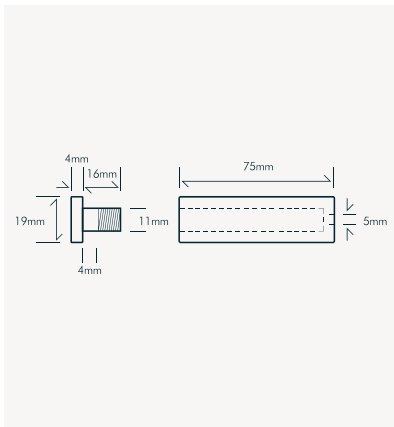

STAND-OFF DISPLAYS

STAND OFF Ø19MM X 75MM DEEP

MK-SOH1975

Heavy Duty Ø 19mm Stand Off.
Mounts panels, ticket holders or brochure holders 75mm from wall. Requires Ø12mm holes in item to secure to the wall.

Panel thickness: 3mm to 12mm.

Mild Steel with Satin Nickel finish.